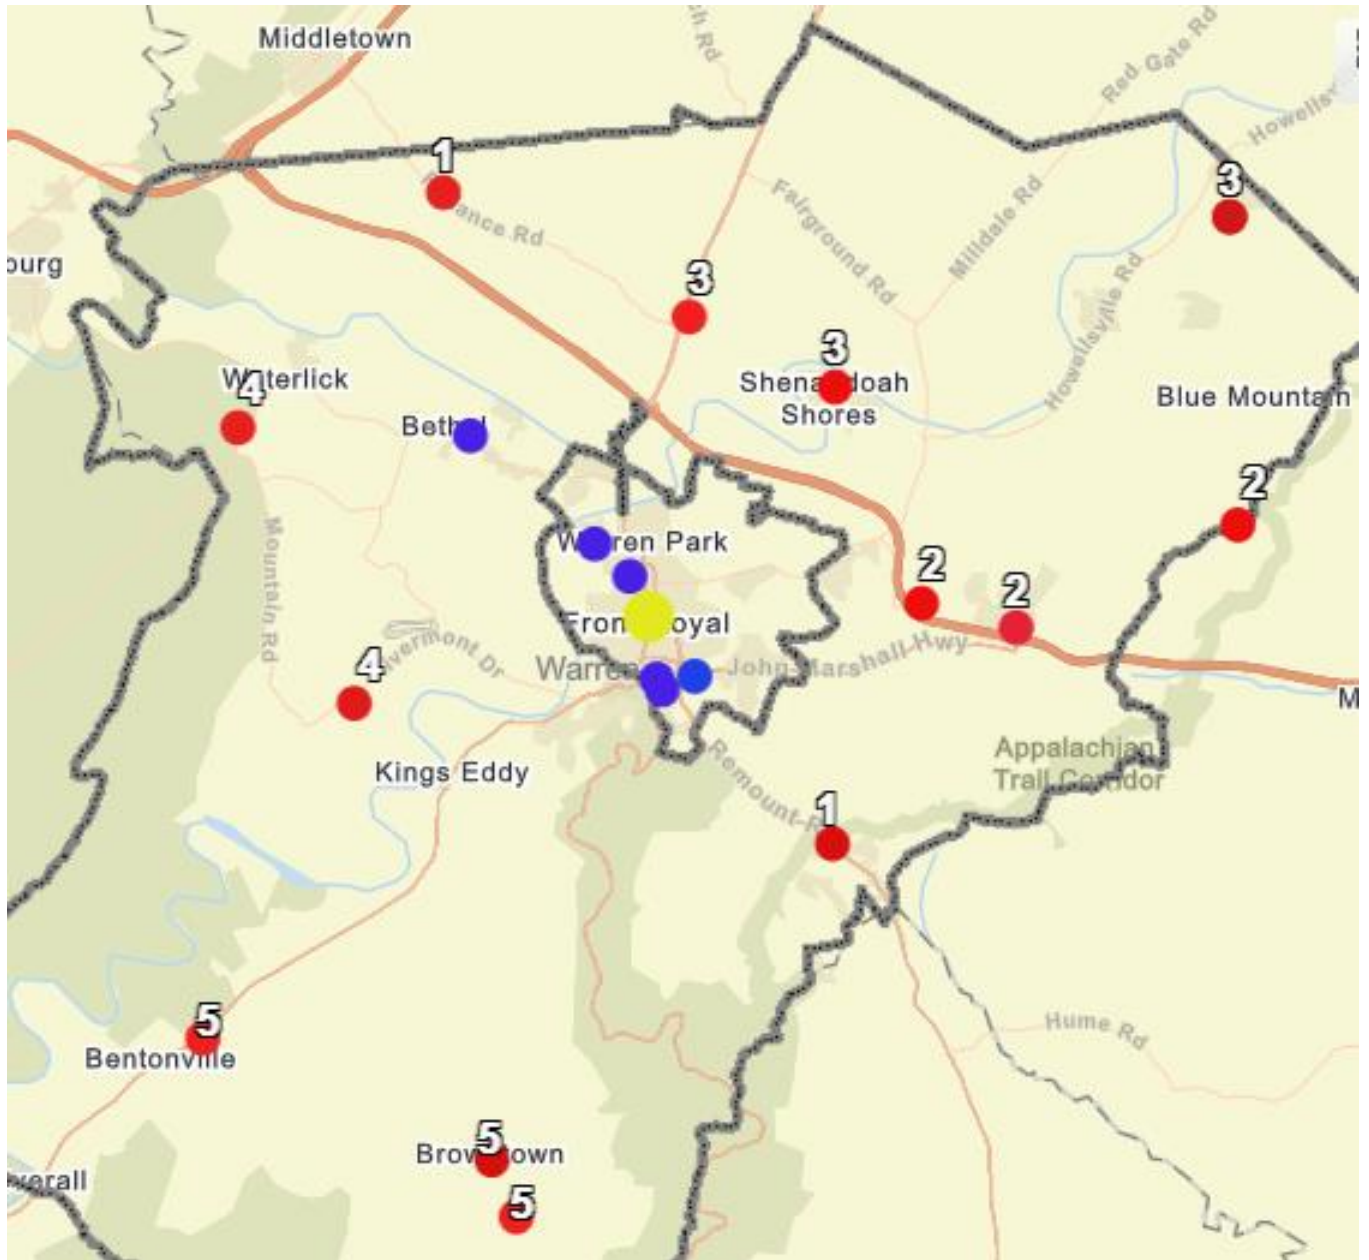

Community Service Stops

1. *Lake Front Royal Bus loop 11am * Reliance Methodist Church 11:45am
2. *Dismal Hollow Kiss N Ride 11am *Apple Mt Bus Loop 11:30am * Freezland Mt/Thompson Kiss N Ride 12:00
3. *Shenandoah Shores Fire Dept. 11am * Venus Branch/Old Oak Bus loop 11:45 * N. Warren Fire Station 12:15
4. *Rivermont Fire Station 11am *Fortsmouth Fire station 11:45
5. *Fetchett Rd/Skyline Trailer Ct 11am* Browntown Community Center/South Warren Substation 11:20 *South Warren Fire Station 11:45